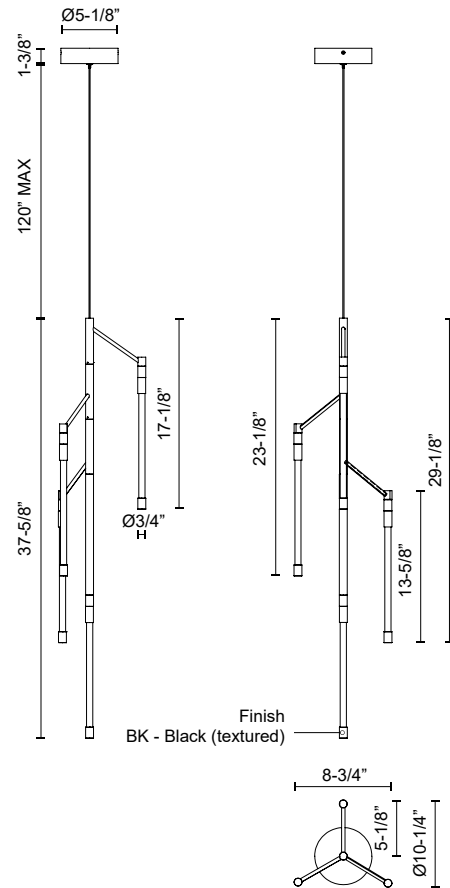

MOTIF PD74738

PENDANTS

PROJECT

DESCRIPTION

The Motif Collection is inspired by the multitude of configurations in which it can create. Each fixture is comprised of thin lines of light in a refractive cylinder, creating both clean lines and modern elegance. This collection features the latest in modern LED filament technology, creating a warm glow of light throughout each fixture that is both vintage and modern at once.

SPECIFICATION DETAILS

Fixture Dimensions	D10-1/4" x H37-5/8"
Light Source	LED with DC Driver
Wattage	17W
Total Lumens	2100lm
Delivered Lumens	1880lm
Voltage	120V
Color Temperature	2700K
CRI (Ra)	90CRI
Optional Color Temps	2700K - 5000K Available, Minimum Order Quantities Apply
LED Rated Life	50,000 hours
Dimming	100% - 10%, TRIAC or ELV Dimmer (Not Included)
Glass Details	Clear Glass
Adjustable	Yes
Wire Length	120" Max
Wire Type	Black Coaxial Wire
Minimum Hang Height	40"
Sloped Ceiling Adaptable	Yes
Location	Dry
CEC Title 24 JA8	Yes, JA8-2022
Canopy Dimensions	D5-1/8" x H1-3/8"
Paint Finish	BK02
Finish Option(s)	Black

* For custom options, consult factory for details.

* For warranty information, please visit www.kuzcolighting.com/warranty

KUZCO

CANADA: 19054 28TH AVENUE - SURREY, BC V3Z 6M3

USA: 3035 E. LONE MOUNTAIN ROAD - LAS VEGAS, NV 89081

WWW.KUZCOLIGHTING.COM

© 2021 KUZCO LIGHTING. ALL RIGHTS RESERVED.

COMMENT